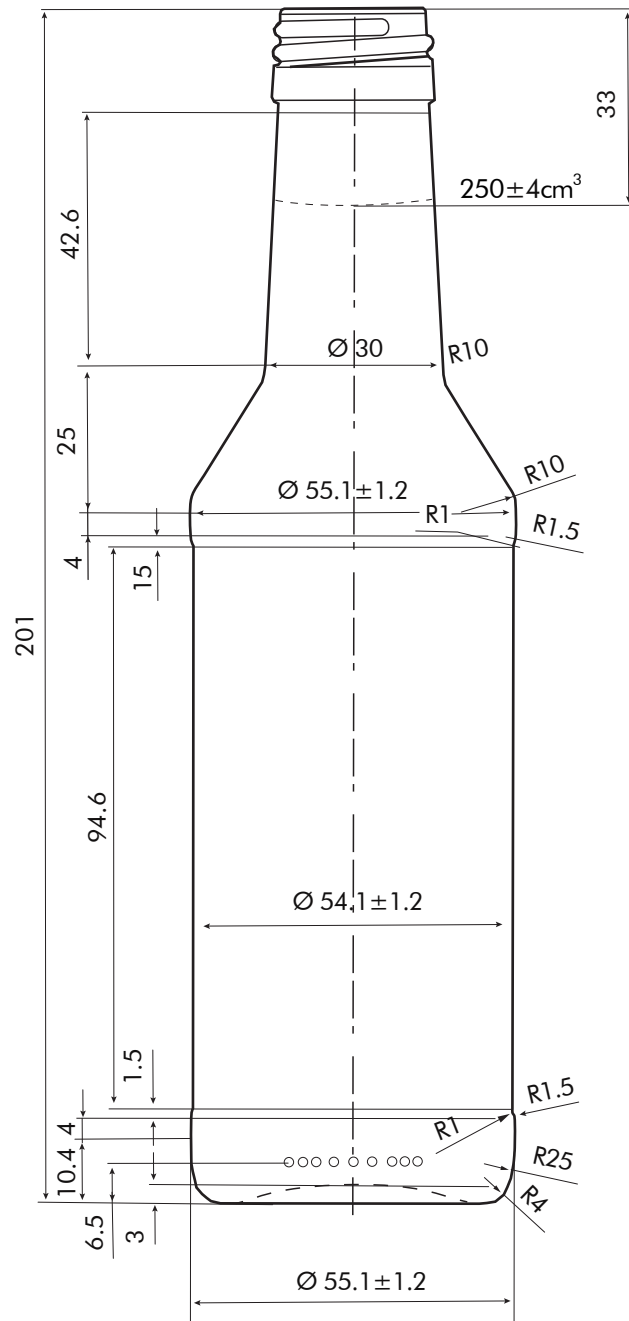

VODKA

0.250

KMC
G L A S S

- ⌘ Vodka 5
- ⌘ Weight – 185 g
- ⌘ Filling CAP – 250 ml
- ⌘ Color – Flint
- ⌘ Diameter – 55.1 ± 1.2

www.kmc.glass
sales@kmc.glass